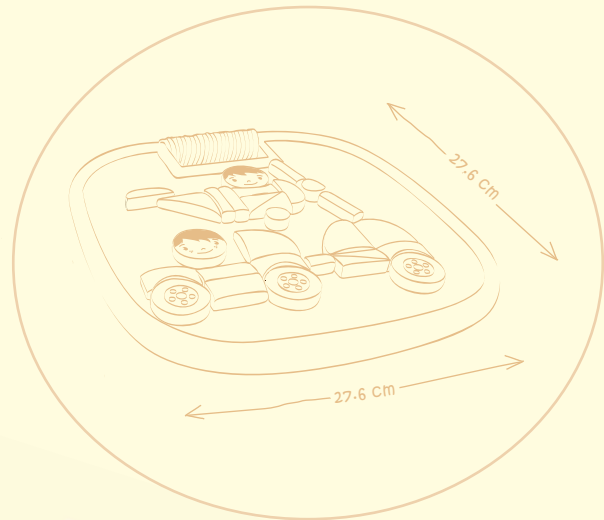

Magnetic Vehicles

897652

Create a transportation-themed mosaic using magnetic geometric shapes. Arrange and re-arrange these vibrantly colored wooden pieces on the lap-sized magnetic board. A carrying handle specially sized for small hands makes it easy to take this toy wherever you go.

A
Creative
game!