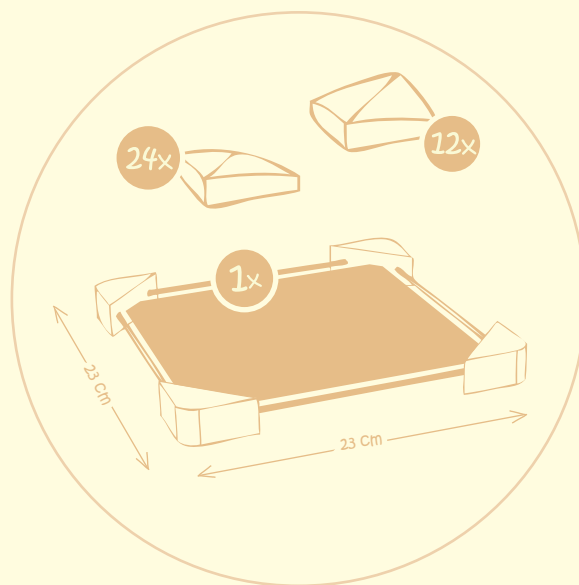

## Magnetic Mosaic

897664

Magnetic Mosaic is an activity involving design, 3D shapes, and colors to create a decoration or picture. To create a design, use a few or all of the differently colored bamboo tiles and place them on the magnetic metal board.