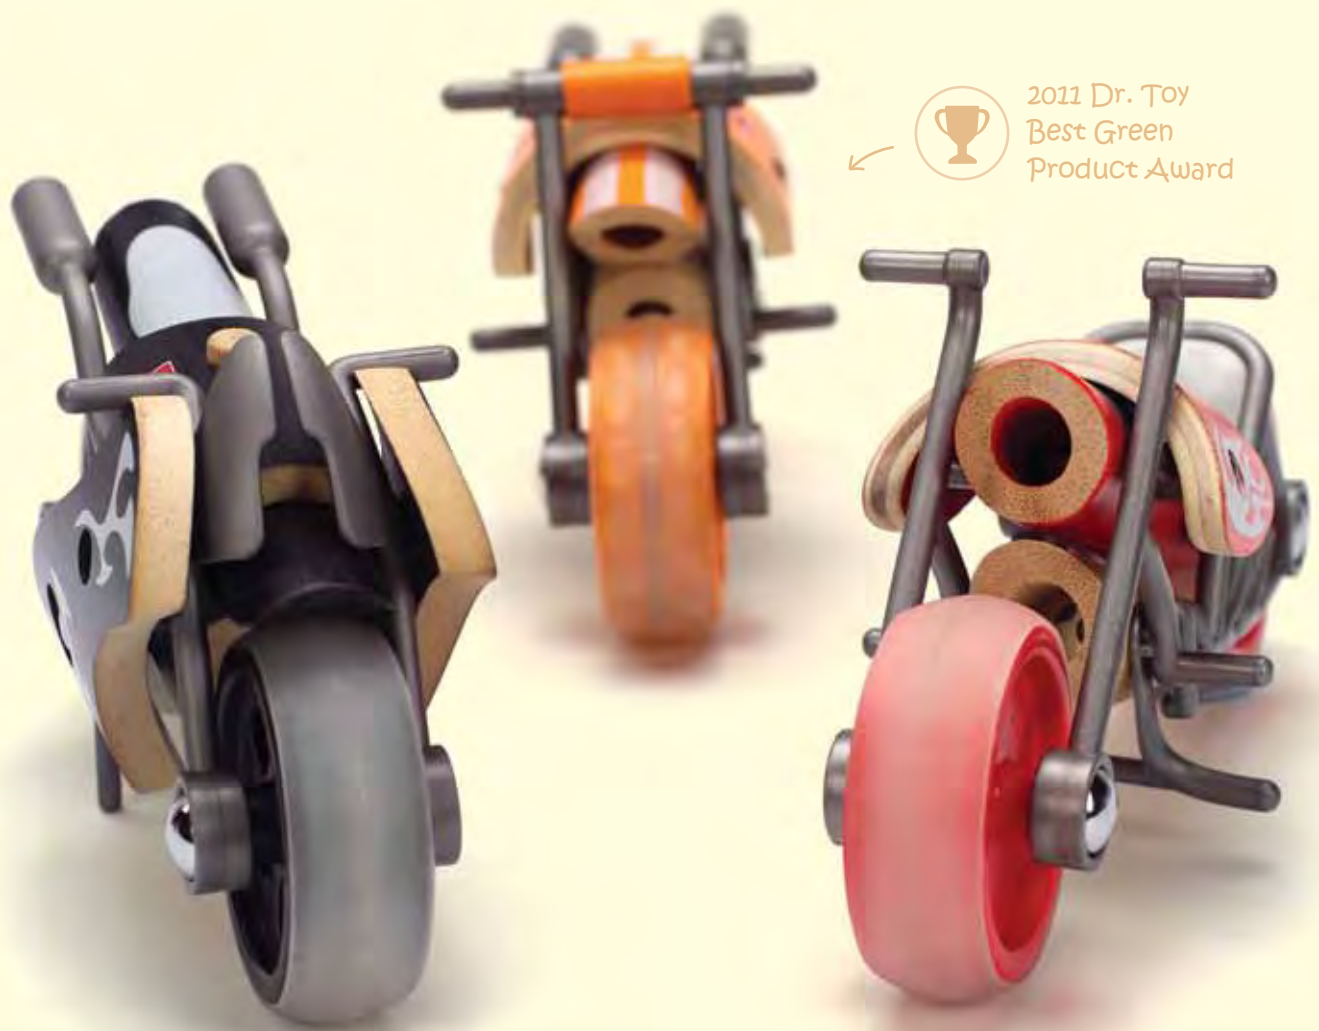

Make way! The e-dozer is coming through! This rugged bulldozer is the workhorse of the construction site. Muscle-powered, it pushes and lifts its way over almost anything. Featuring rugged treads and a bamboo body this bulldozer is as environmentally friendly as it is tough!

## e-drifter

897682

The e-drifter takes drifting to a whole new level. Made almost entirely of bamboo the e-drifter is the perfect balance of powerful design and environmental friendliness.

2011 Dr. Toy  
Best Green  
Product Award

## e-moto 897659

Hop on and take the e-moto for a spin. The bamboo body is lightweight and durable, making the e-moto perfect for fast rides or big jumps.