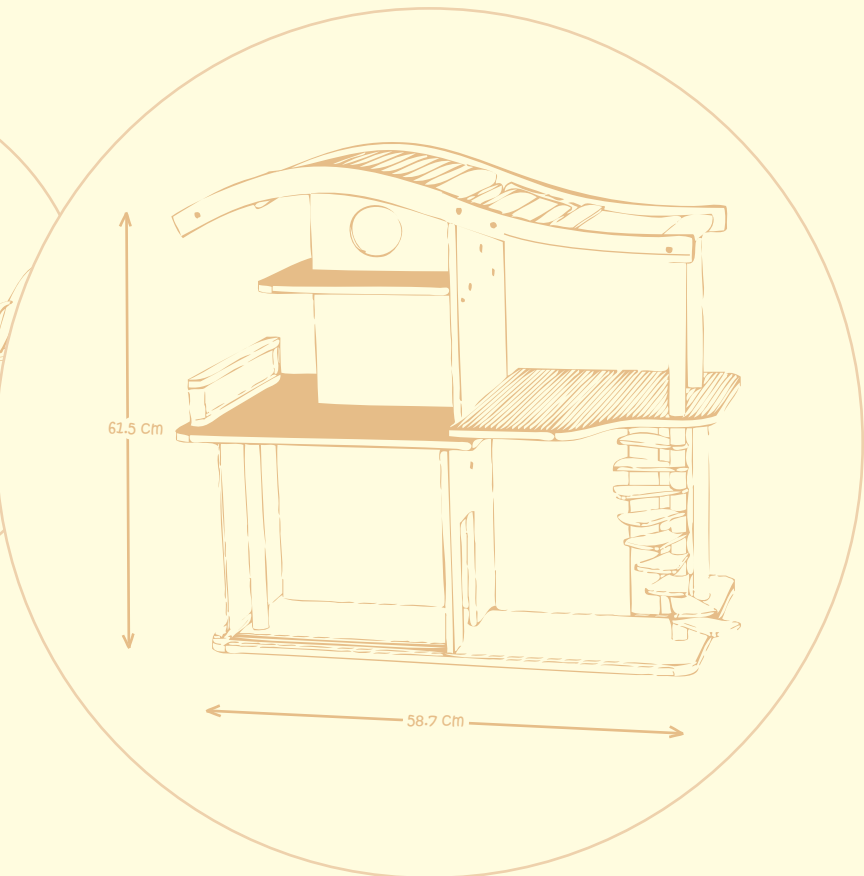

Hape Bamboo Sunshine Dollhouse 897947

The Hape Bamboo Sunshine Dollhouse is the first dollhouse to offer children eco-friendly materials combined with contemporary designs and modern technology, satisfying both a parent's interest in **green products** and a child's fascination with role play.

The adjustable, fully-operational

solar panel absorbs light energy which powers five LED lights to brighten three rooms in the house.

Furniture and dolls are sold separately.