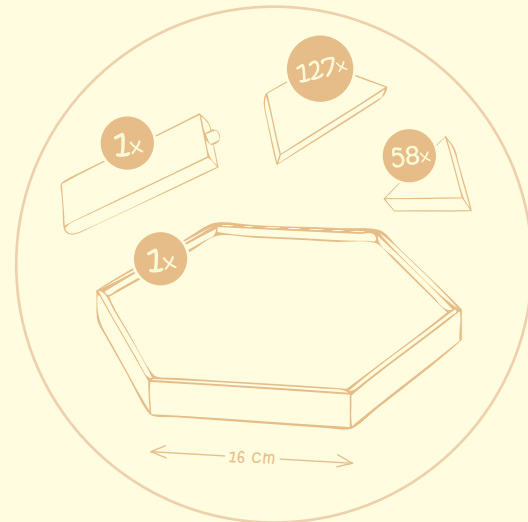

Mosaic Puzzle

897537

A creative activity with colorful trapezoid and triangle-shaped bamboo tiles. This activity helps develop a basic understanding of geometry and visual thinking. It also enhances creativity and provides an introduction to color palettes.

A
Creative
game!