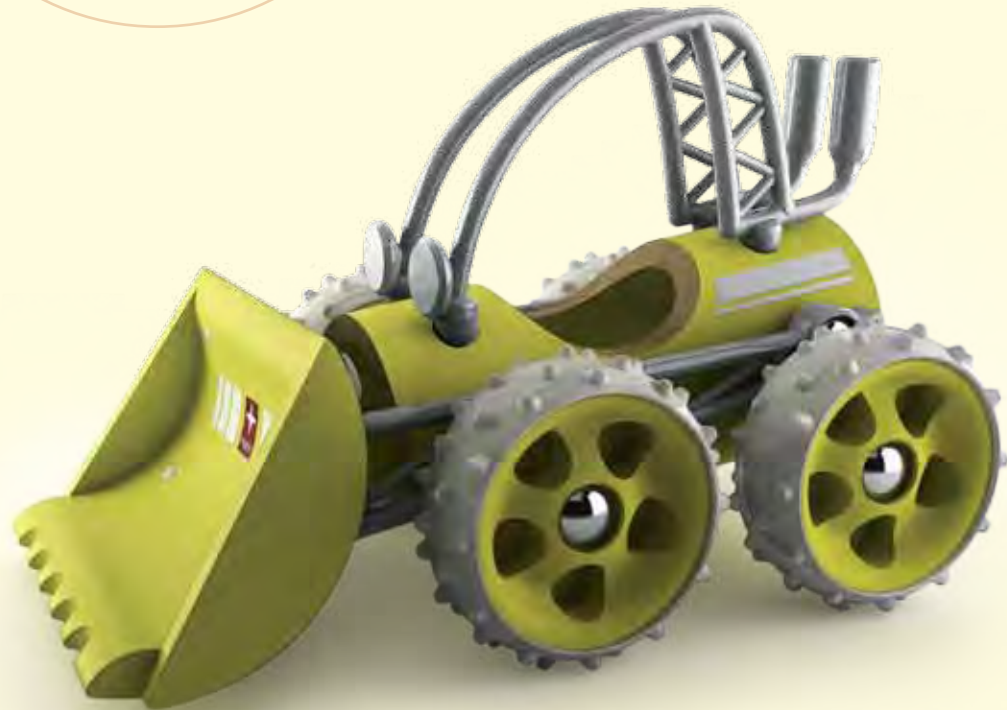

53

POP & Index

65

“Bamboo is one of the fastest growing plants in the world.”

Vehicles

Made of  
Bamboo! →

**e-dozer**

897693

Make way! The e-dozer is coming through! This rugged bulldozer is the workhorse of the construction site. Muscle-powered, it pushes and lifts its way over almost anything. Featuring rugged treads and a bamboo body this bulldozer is as environmentally friendly as it is tough!

## e-drifter

897682

The e-drifter takes drifting to a whole new level. Made almost entirely of bamboo the e-drifter is the perfect balance of powerful design and environmental friendliness.

2011 Dr. Toy  
Best Green  
Product Award

## e-moto 897659

Hop on and take the e-moto for a spin. The bamboo body is lightweight and durable, making the e-moto perfect for fast rides or big jumps.